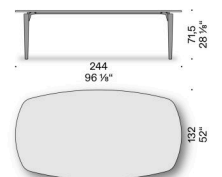

Tavolo '95

Design:

ACHILLE CASTIGLIONI
1995

+ info: <https://www.depadova.com/materials.pdf>
De Padova srl - info@depadova.it

TABLE

Materials

Base

legs in aniline-dyed solid ash wood, charcoal coloured, finished with transparent coating. Steel frame and support frame brackets made of gravity cast aluminium, matt black powder-coated. Adjustable thermoplastic feet.

Wooden top

wood particle board panel (class E1, CARB P2 / TSCA Title VI certified), veneered in smoked oak with solid smoked oak edge, finished with transparent coating.

Top and lazy Susan rotating tray in marble Bianco Carrara, Calacatta Oro marble, Valentine Grey, Grey Stone, Emperador Dark, grey Carnico marble, Rosso Lepanto, Verde Alpi with edge finished by helical moulding, treated with water repellent products or finished with matt polyester. The top is equipped with a reinforced structure (except for 140x140 cm and Ø 140 cm tops).

Swivel mechanism

rotating mechanism and mechanism support in aluminium.