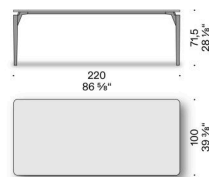

Tavolo '95

Design:

ACHILLE CASTIGLIONI
1995

+ info: <https://www.depadova.com/materials.pdf>
De Padova srl - info@depadova.it

TABLE

Materials

Base

legs in aniline-dyed solid ash wood, charcoal coloured, finished with transparent coating. Steel frame and support frame brackets made of gravity cast aluminium, matt black powder-coated. Adjustable thermoplastic feet.

Wooden top

wood particle board panel (class E1, CARB P2 / TSCA Title VI certified), veneered in smoked oak with solid smoked oak edge, finished with transparent coating.

Top and lazy Susan rotating tray in marble Bianco Carrara, Calacatta Oro marble, Valentine Grey, Grey Stone, Emperador Dark, grey Carnico marble, Rosso Lepanto, Verde Alpi with edge finished by helical moulding, treated with water repellent products or finished with matt polyester. The top is equipped with a reinforced structure (except for 140x140 cm and Ø 140 cm tops).

Swivel mechanism

rotating mechanism and mechanism support in aluminium.