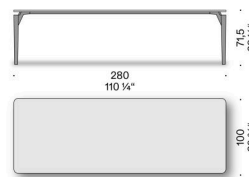

Tavolo '95

Design:

ACHILLE CASTIGLIONI
1995

+ info: <https://www.depadova.com/materials.pdf>
De Padova srl - info@depadova.it

TABLE

Materials

Base

legs in aniline-dyed solid ash wood, charcoal coloured, finished with transparent coating. Steel frame and support frame brackets made of gravity cast aluminium, matt black powder-coated. Adjustable thermoplastic feet.

Wooden top

wood particle board panel (class E1, CARB P2 / TSCA Title VI certified), veneered in smoked oak with solid smoked oak edge, finished with transparent coating.

Top and lazy Susan rotating tray in marble Bianco Carrara, Calacatta Oro marble, Valentine Grey, Grey Stone, Emperador Dark, grey Carnico marble, Rosso Lepanto, Verde Alpi with edge finished by helical moulding, treated with water repellent products or finished with matt polyester. The top is equipped with a reinforced structure (except for 140x140 cm and Ø 140 cm tops).

Swivel mechanism

rotating mechanism and mechanism support in aluminium.