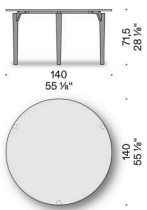

Tavolo '95

Design:

ACHILLE CASTIGLIONI
1995

+ info: <https://www.depadova.com/materials.pdf>
De Padova srl - info@depadova.it

TABLE

Materials

Base

legs in aniline-dyed solid ash wood, charcoal coloured, finished with transparent coating. Steel frame and support frame brackets made of gravity cast aluminium, matt black powder-coated. Adjustable thermoplastic feet.

Wooden top

wood particle board panel (class E1, CARB P2 / TSCA Title VI certified), veneered in smoked oak with solid smoked oak edge, finished with transparent coating.

Top and lazy Susan rotating tray in marble Bianco Carrara, Calacatta Oro marble, Valentine Grey, Grey Stone, Emperador Dark, grey Carnico marble, Rosso Lepanto, Verde Alpi with edge finished by helical moulding, treated with water repellent products or finished with matt polyester. The top is equipped with a reinforced structure (except for 140x140 cm and Ø 140 cm tops).

Swivel mechanism

rotating mechanism and mechanism support in aluminium.