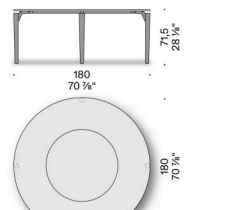

Tavolo '95

Design:

ACHILLE CASTIGLIONI
1995

+ info: <https://www.depadova.com/materials.pdf>
De Padova srl - info@depadova.it

TABLE

Materials

Base

legs in aniline-dyed solid ash wood, charcoal coloured, finished with transparent coating. Steel frame and support frame brackets made of gravity cast aluminium, matt black powder-coated. Adjustable thermoplastic feet.

Wooden top

wood particle board panel (class E1, CARB P2 / TSCA Title VI certified), veneered in smoked oak with solid smoked oak edge, finished with transparent coating.

Top and lazy Susan rotating tray in marble Bianco Carrara, Calacatta Oro marble, Valentine Grey, Grey Stone, Emperador Dark, grey Carnico marble, Rosso Lepanto, Verde Alpi with edge finished by helical moulding, treated with water repellent products or finished with matt polyester. The top is equipped with a reinforced structure (except for 140x140 cm and Ø 140 cm tops).

Swivel mechanism

rotating mechanism and mechanism support in aluminium.