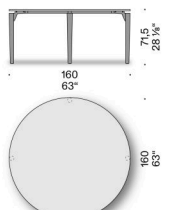

Tavolo '95

Design:

ACHILLE CASTIGLIONI
1995

+ info: <https://www.depadova.com/materials.pdf>
De Padova srl - info@depadova.it

TABLE

Materials

Base

legs in aniline-dyed solid ash wood, charcoal coloured, finished with transparent coating. Steel frame and support frame brackets made of gravity cast aluminium, matt black powder-coated. Adjustable thermoplastic feet.

Wooden top

wood particle board panel (class E1, CARB P2 / TSCA Title VI certified), veneered in smoked oak with solid smoked oak edge, finished with transparent coating.

Top and lazy Susan rotating tray in marble Bianco Carrara, Calacatta Oro marble, Valentine Grey, Grey Stone, Emperador Dark, grey Carnico marble, Rosso Lepanto, Verde Alpi with edge finished by helical moulding, treated with water repellent products or finished with matt polyester. The top is equipped with a reinforced structure (except for 140x140 cm and Ø 140 cm tops).

Swivel mechanism

rotating mechanism and mechanism support in aluminium.