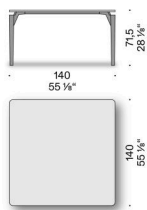

Tavolo '95

Design:

ACHILLE CASTIGLIONI
1995

+ info: <https://www.depadova.com/materials.pdf>
De Padova srl - info@depadova.it

TABLE

Materials

Base

legs in aniline-dyed solid ash wood, charcoal coloured, finished with transparent coating. Steel frame and support frame brackets made of gravity cast aluminium, matt black powder-coated. Adjustable thermoplastic feet.

Wooden top

wood particle board panel (class E1, CARB P2 / TSCA Title VI certified), veneered in smoked oak with solid smoked oak edge, finished with transparent coating.

Top and lazy Susan rotating tray in marble Bianco Carrara, Calacatta Oro marble, Valentine Grey, Grey Stone, Emperador Dark, grey Carnico marble, Rosso Lepanto, Verde Alpi with edge finished by helical moulding, treated with water repellent products or finished with matt polyester. The top is equipped with a reinforced structure (except for 140x140 cm and Ø 140 cm tops).

Swivel mechanism

rotating mechanism and mechanism support in aluminium.