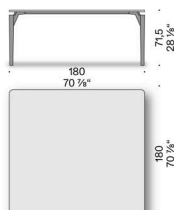

Tavolo '95

Design:

ACHILLE CASTIGLIONI
1995

+ info: <https://www.depadova.com/materials.pdf>
De Padova srl - info@depadova.it

TABLE

Materials

Base

legs in aniline-dyed solid ash wood, charcoal coloured, finished with transparent coating. Steel frame and support frame brackets made of gravity cast aluminium, matt black powder-coated. Adjustable thermoplastic feet.

Wooden top

wood particle board panel (class E1, CARB P2 / TSCA Title VI certified), veneered in smoked oak with solid smoked oak edge, finished with transparent coating.

Top and lazy Susan rotating tray in marble Bianco Carrara, Calacatta Oro marble, Valentine Grey, Grey Stone, Emperador Dark, grey Carnico marble, Rosso Lepanto, Verde Alpi with edge finished by helical moulding, treated with water repellent products or finished with matt polyester. The top is equipped with a reinforced structure (except for 140x140 cm and Ø 140 cm tops).

Swivel mechanism

rotating mechanism and mechanism support in aluminium.