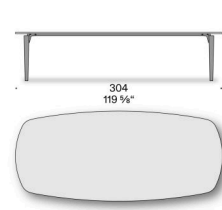

Tavolo '95

Design:

ACHILLE CASTIGLIONI
1995

+ info: <https://www.depadova.com/materials.pdf>
De Padova srl - info@depadova.it

TABLE

Materials

Base

legs in aniline-dyed solid ash wood, charcoal coloured, finished with transparent coating. Steel frame and support frame brackets made of gravity cast aluminium, matt black powder-coated. Adjustable thermoplastic feet.

Wooden top

wood particle board panel (class E1, CARB P2 / TSCA Title VI certified), veneered in smoked oak with solid smoked oak edge, finished with transparent coating.

Top and lazy Susan rotating tray in marble Bianco Carrara, Calacatta Oro marble, Valentine Grey, Grey Stone, Emperador Dark, grey Carnico marble, Rosso Lepanto, Verde Alpi with edge finished by helical moulding, treated with water repellent products or finished with matt polyester. The top is equipped with a reinforced structure (except for 140x140 cm and Ø 140 cm tops).

Swivel mechanism

rotating mechanism and mechanism support in aluminium.