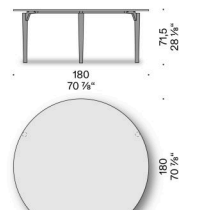

Tavolo '95

Design:

ACHILLE CASTIGLIONI
1995

+ info: <https://www.depadova.com/materials.pdf>
De Padova srl - info@depadova.it

TABLE

Materials

Base

legs in aniline-dyed solid ash wood, charcoal coloured, finished with transparent coating. Steel frame and support frame brackets made of gravity cast aluminium, matt black powder-coated. Adjustable thermoplastic feet.

Wooden top

wood particle board panel (class E1, CARB P2 / TSCA Title VI certified), veneered in smoked oak with solid smoked oak edge, finished with transparent coating.

Top and lazy Susan rotating tray in marble Bianco Carrara, Calacatta Oro marble, Valentine Grey, Grey Stone, Emperador Dark, grey Carnico marble, Rosso Lepanto, Verde Alpi with edge finished by helical moulding, treated with water repellent products or finished with matt polyester. The top is equipped with a reinforced structure (except for 140x140 cm and Ø 140 cm tops).

Swivel mechanism

rotating mechanism and mechanism support in aluminium.