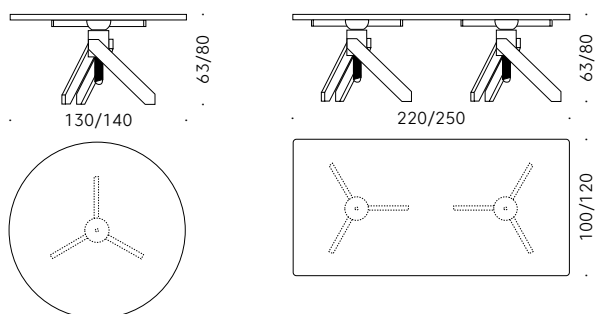

Vidun Vico Magistretti 1987

Rectangular or round table

Three-leg base, height-adjustable from 63 to 80 cm by using the wooden "large screw".

Materials:

BASE: solid Canaletto walnut, finished with transparent water-based or solvent-based paint. Or in solid natural beechwood finished with transparent water-based or solvent-based paint (white or black) or aniline-dyed (violet-turquoise-green or red-yellow-goose beak yellow), finished with transparent water-based or solvent-based paint.

TOP: extra-clear tempered glass, 12 mm thick. Polished edge.

+info:
<http://www.depadova.com/materials.pdf>