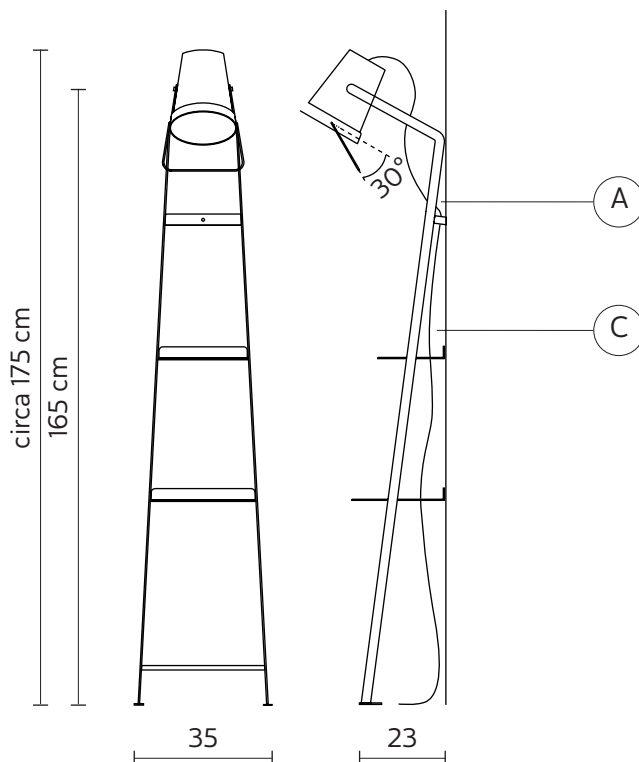

ALFRED piantana

Bizzarri design

anno 2016

SCHEDA TECNICA - HP128 2N INT

CORPO LAMPADA "A"

materiale	metallo	
colore	nero opaco	

CAVO ELETTRICO "C"

materiale	telato	
colore	bianco/ nero	

HP1281BINT

ALFRED floor lamp

Bizzarri design

year 2016

TECHNICAL SHEET - HP128 2N INT

STRUCTURE "A"

material	metal	
colour	matt black	

ELECTRICAL CABLE "C"

material	cotton	
colour	white/ black	

ELECTRICAL SYSTEM

socket	E27
source	max 1x52w
energy class	from E to A++

PACKAGING

nr. of collis	1
net weight/kg	7,7
gross weight/kg	11,7
packaging/cm	185x40x40

EMISSION OF LIGHT

one-directional

	direct
	filtered
	indirect
	none

CERTIFICATION

IEC	60598-1:2014
EN	60598-1:2015

IP rate	IP20
bulb	not provided

COLLECTION

HP1281BINT