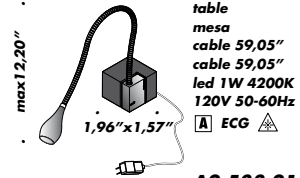

**Alvaline**

**For m**

**Viabizzuno** progettiamo la luce

**toccamì** tavolo

copyright mario nanni 2005

**Toccamì**

Table light fixture for interiors, wiring a 1W warm or cool white light led, made of metal and available in three different finishing options: oxidized aluminium polished silver, oxidized aluminium mat brushed black and weathered brass. the fixture is composed by a head, a flexible tube and a support for wall installation. the base is made of a steel cube in natural finish into which the sensor is placed to allow switching on and off the lamp by simply skimming over its outer surface the stem in flexible tube is 310mm/12,20" long and it allows adjusting the head of the lamp, thus the light beam too, in all directions according to one's requirements, so that the lamp can always take different shapes in the space. the head is fixed into the top of the stem and houses the led and its 6° focusing lens. toccami table lamp works with a power supply of 100/120V ac, 50/60Hz and it includes its electronic power unit equipped with a 2 poles euro plug and can be equipped with uk, usa/jpn and aus plugs.

table  
 mesa  
 cable 59,05"  
 cable 59,05"  
 led 1W 4200K  
 120V 50-60Hz

**A2.533.21**

black negro

**A2.533.22**

chrome cromo

**A2.533.23**

antique brass latón anticado

table  
 mesa  
 cable 59,05"  
 cable 59,05"  
 led 1W 3200K  
 120V 50-60Hz