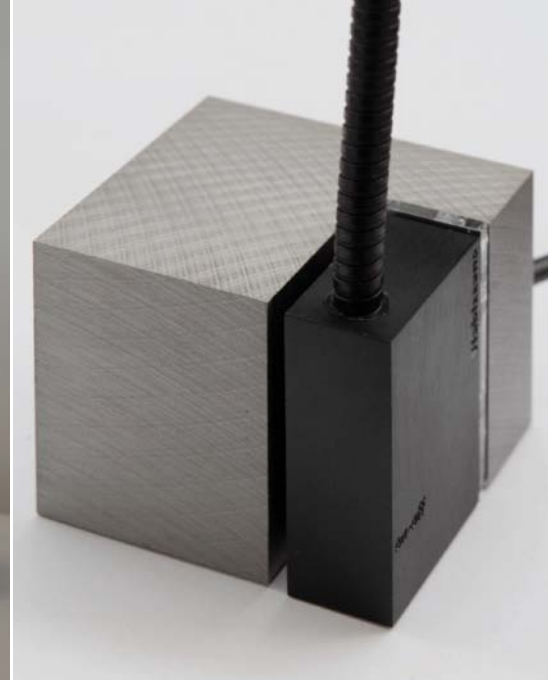

**Alvaline**

**For m**

**Viabizzuno** progettiamo la luce

**toccamì** tavolo

copyright mario nanni 2005

**Toccamì**

Table light fixture for interiors, wiring a 1W warm or cool white light led, made of metal and available in three different finishing options: oxidized aluminium polished silver, oxidized aluminium mat brushed black and weathered brass. the fixture is composed by a head, a flexible tube and a support for wall installation. the base is made of a steel cube in natural finish into which the sensor is placed to allow switching on and off the lamp by simply skimming over its outer surface the stem in flexible tube is 310mm/12,20" long and it allows adjusting the head of the lamp, thus the light beam too, in all directions according to one's requirements, so that the lamp can always take different shapes in the space. the head is fixed into the top of the stem and houses the led and its 6° focusing lens. toccami table lamp works with a power supply of 100/120V ac, 50/60Hz and it includes its electronic power unit equipped with a 2 poles euro plug and can be equipped with uk, usa/jpn and aus plugs.

table  
 mesa  
 cable 59,05"  
 cable 59,05"  
 led 1W 4200K  
 120V 50-60Hz

**A2.533.21**

black negro

**A2.533.22**

chrome cromo

**A2.533.23**

antique brass latón anticado

table  
 mesa  
 cable 59,05"  
 cable 59,05"  
 led 1W 3200K  
 120V 50-60Hz

**A2.533.21.W**

black negro

**A2.533.22.W**

chrome cromo

**A2.533.23.W**

antique brass latón anticado

**A9.001.01**

uk plug enchufe uk.