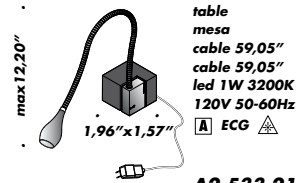

**Alvaline**

**For m**

**Viabizzuno** progettiamo la luce

**toccamì** tavolo

copyright mario nanni 2005

**Toccamì**

Table light fixture for interiors, wiring a 1W warm or cool white light led, made of metal and available in three different finishing options: oxidized aluminium polished silver, oxidized aluminium mat brushed black and weathered brass. the fixture is composed by a head, a flexible tube and a support for wall installation. the base is made of a steel cube in natural finish into which the sensor is placed to allow switching on and off the lamp by simply skimming over its outer surface the stem in flexible tube is 310mm/12,20" long and it allows adjusting the head of the lamp, thus the light beam too, in all directions according to one's requirements, so that the lamp can always take different shapes in the space. the head is fixed into the top of the stem and houses the led and its 6° focusing lens. toccami table lamp works with a power supply of 100/120V ac, 50/60Hz and it includes its electronic power unit equipped with a 2 poles euro plug and can be equipped with uk, usa/jpn and aus plugs.

table  
 mesa  
 cable 59,05"  
 cable 59,05"  
 led 1W 4200K  
 120V 50-60Hz

**A2.533.21**

black negro

**A2.533.22**

chrome cromo

**A2.533.23**

antique brass latón anticado

table  
 mesa  
 cable 59,05"  
 cable 59,05"  
 led 1W 3200K  
 120V 50-60Hz

**A2.533.21.W**

black negro

**A2.533.22.W**

chrome cromo

**A2.533.23.W**

antique brass latón anticado

**A9.001.01**

uk plug enchufe uk.