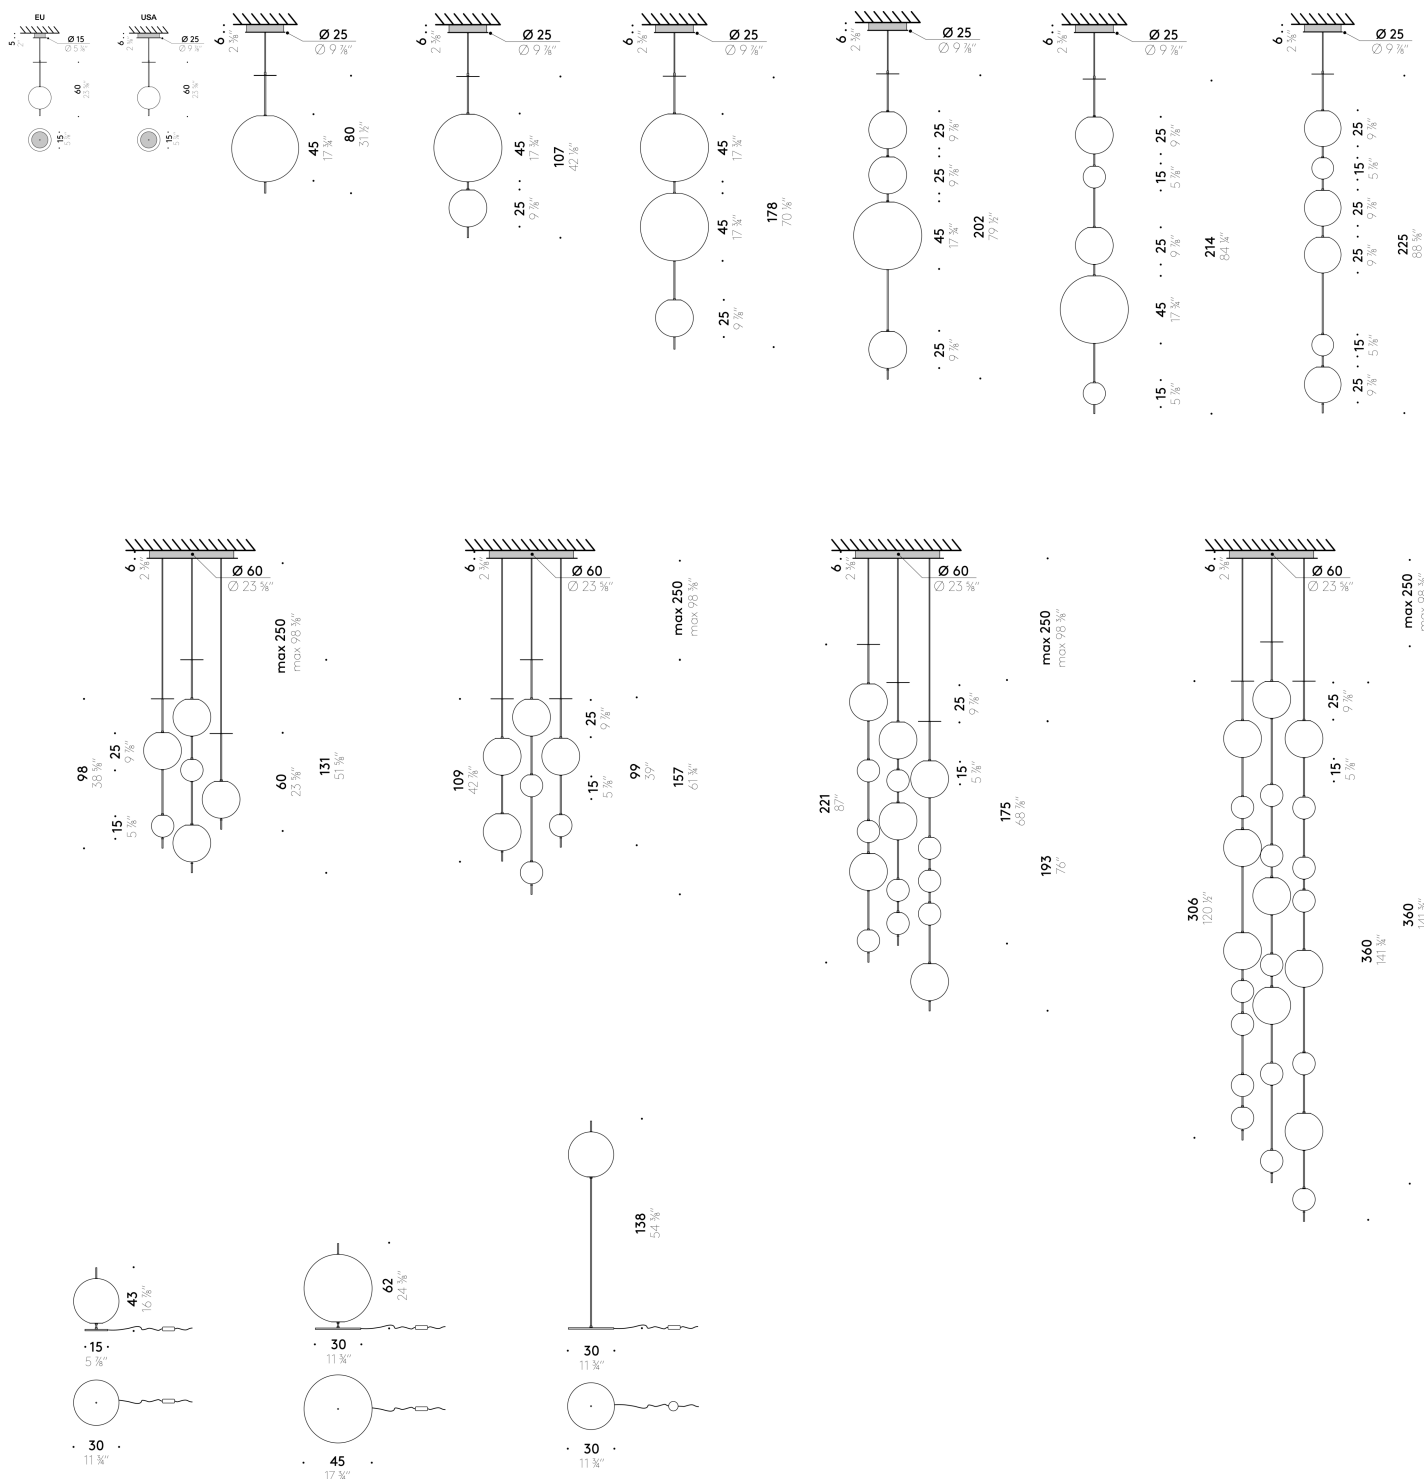

Elementi

Design:
ELISA OSSINO
2018