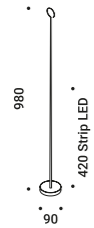

Table-Floor / Indirect / Indoor

Material ABS - Carbon fiber - Metal
Finish .04 Matt Black

Note Table luminaire. Touch ON/OFF and adjustment. Black cable. *Apparecchio illuminante da tavolo. ON/OFF e regolazione touch. Cavo nero.*