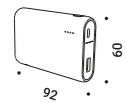

Not included

Matt Black

Input 110-240V - 50/60Hz
Output 5V DC - 2A - 10W - IP20

1Z0000088

Other accessories / Altri accessori

USB to USB-C cable / Cavo da USB a USB-C

Included

Matt Black

Length 1 m

1Z0000132

Power bank

Not included

10000mAh/36Wh
Output 5V DC
Battery life 10 hours

1A1990000.00.00

The sizes are expressed in millimeters.