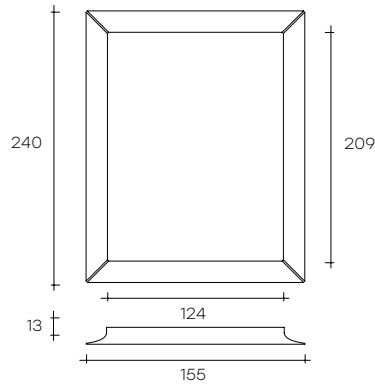

SPECCHIO A PARETE HANGING VERSION MIRROR