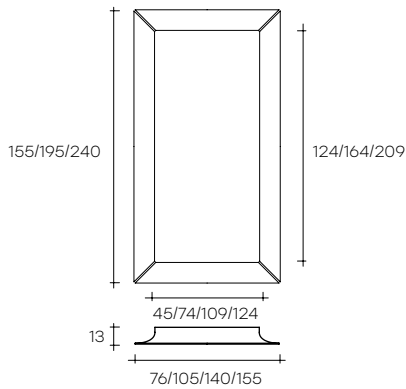

SPECCHIO A PARETE HANGING VERSION MIRROR