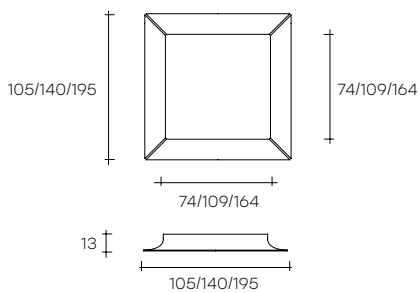

SPECCHIO A PARETE HANGING VERSION MIRROR