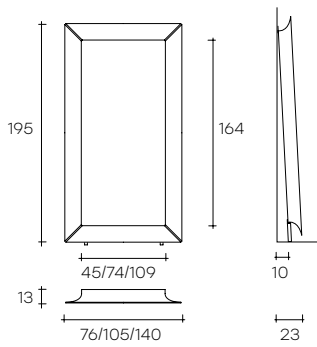

caadre

DESIGN
PHILIPPE STARCK

modello registrato
registered model

SPECCHIO DA TERRA FREE STANDING MIRROR

SPECCHIO A PARETE HANGING VERSION MIRROR