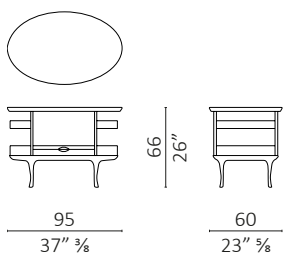

## Bean design Roberto Lazzeroni

**caratteristiche tecniche** - scrivania realizzata in massello di noce americano, con 8 cassetti, i primi due con divisori interni in massello di acero, piano apribile con sottomano in pelle, porta penne e ferramenta in ottone nickel satinato e porta oggetti centrale in legno. contenitore Little Bean realizzato in massello di noce americano, 4 vassoi laterali, cassetto centrale e ripiano estraibile.

**technical features** - writing desk made in solid American walnut, with 8 drawers, the first two drawers with internal partitions in solid maple wood, flip-up top with leather pad, pen-holder and hardware in satin nickel brass and central wooden-tray. side table Little Bean made in solid American walnut, four side trays, central drawer and pull-out shelf.

**Bean**

**Big Bean**

**Little Bean**

**Little Bean**